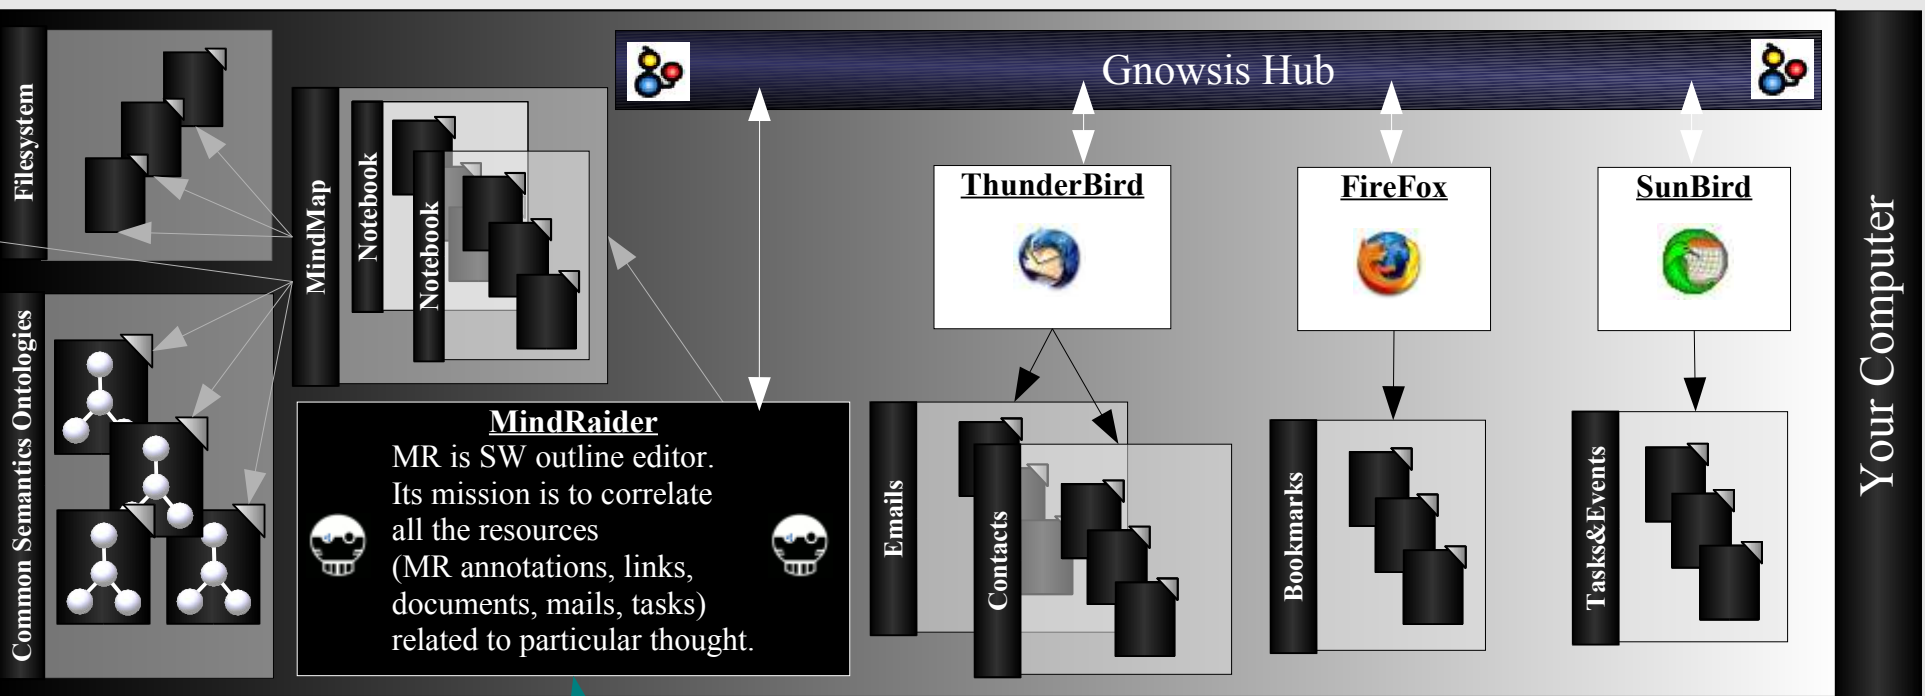

Semantic Web user
SW enabled user agent

- SW or WWW browser
- Plugins like SIMILE piggy back
- Annotatea integrated

XHTML service serves web pages in semantically enriched XHTML that is annotated with RDF.

XHTML port

Replication port

Internet

Vodyanoi Server
Node of the P2P
Vodyanoi network

Your Computer

Publishing port

Intranet

Selected Notebooks are published from MindRaider to Vodyanoi server
Only web/MR attachments are exposed there